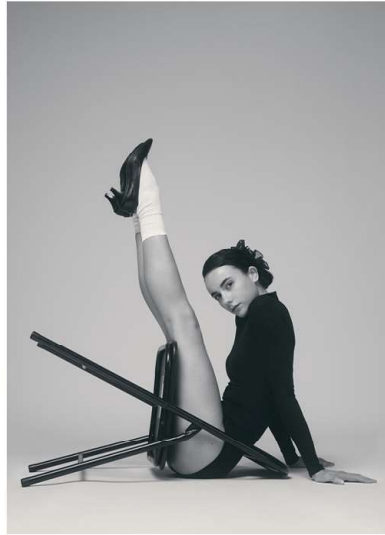

Jasmin C.

Height 168 Bust 78 Waist 61 Hips 87 Shoes 24.5 Hair Brown Eyes Brown

JASMIN C.

Team Inc.
GINZA MIYAKO BLDG 6F 1-5-15 Ginza Chuo-ku Tokyo 104-0061
Tel 03-6228-7455 Fax 03-6228-7456 www.team-evviva.com