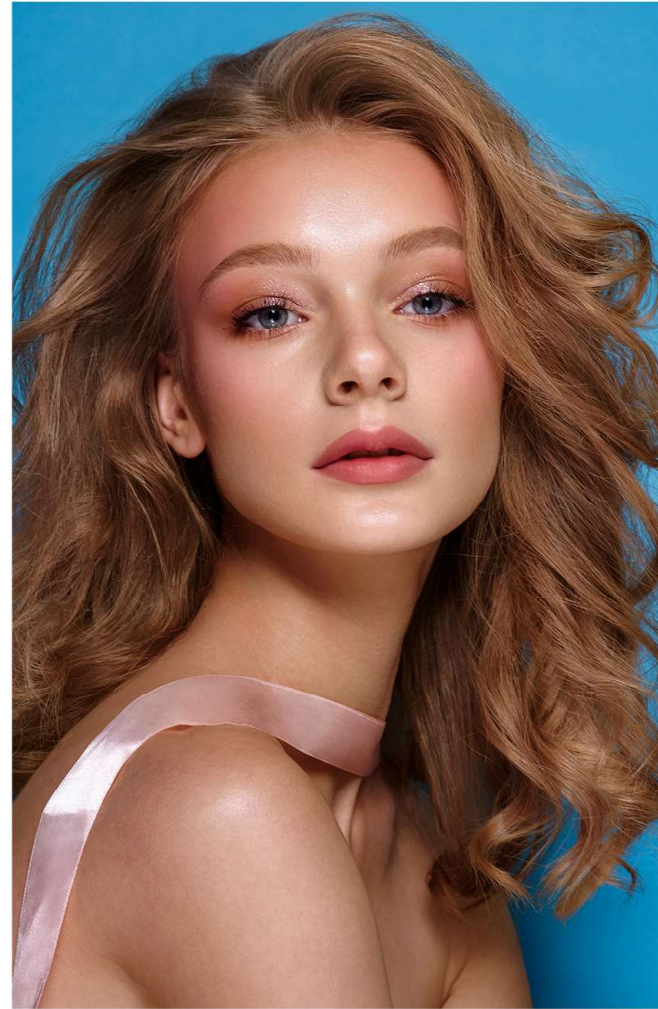

Boney.

Height 176 Bust 78 Waist 59 Hips 88 Shoes 24.5 Hair Lt.Brown Eyes Blue

**TEAM**

BONEY.

Team Inc  
GINZAMIYAKO BLDG 6F 1-5-15 Ginza chuo-ku Tokyo 104-0061  
Tel 03-6228-7455 Fax 03-6228-7456 www.team-evviva.com,