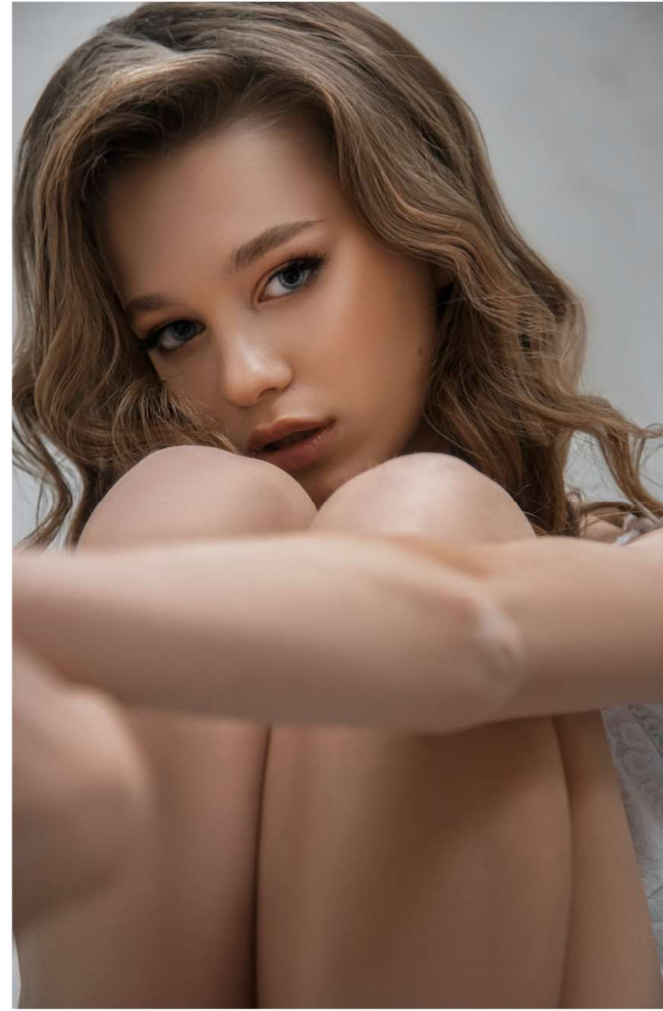

Jenny C.

Height 173 Bust 80 Waist 58 Hips 86 Shoes 24 Hair Brown Eyes Blue

TEAM

JENNY C.

Team Inc.
GINZA MIYAKO BLDG 6F 1-5-15 Ginza Chuo-ku Tokyo 104-0061
Tel : 81-3-6228-7455 Fax 81-3-6228-7456 www.team-evviva.com